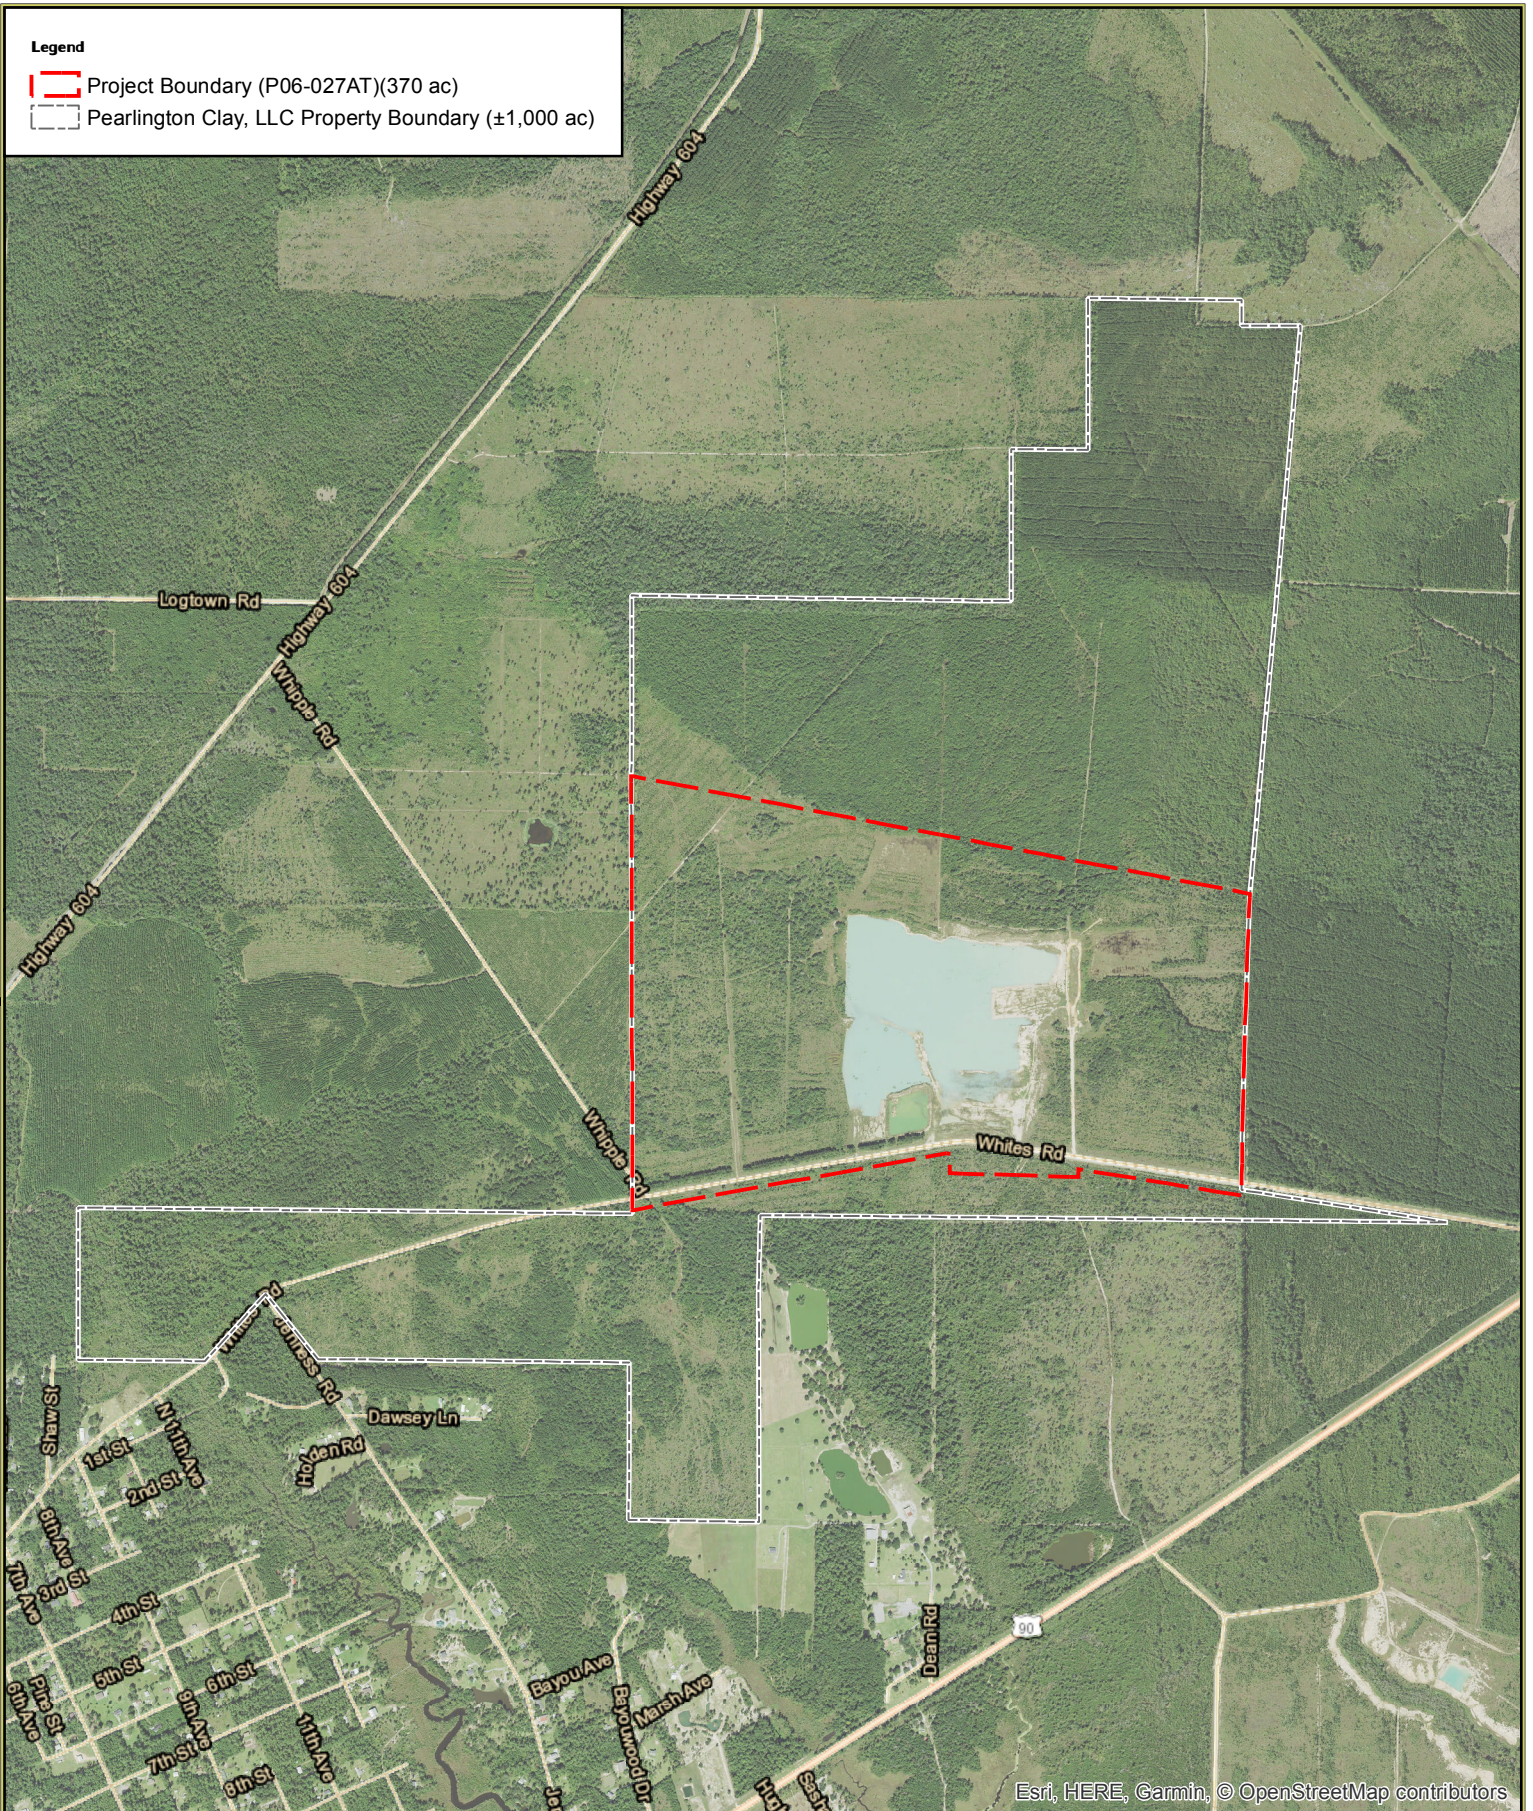

Legend

 Project Boundary (P06-027AT)(370 ac)

 Pearlington Clay, LLC Property Boundary (±1,000 ac)

Esri, HERE, Garmin, © OpenStreetMap contributors

Pearlington Clay, LLC

Hancock County, Mississippi

Site Location Map

1:20,000

USDA NAIP 2014

Pearlington Clay

Whites Road

Pearlington Church of Christ

New Hope Baptist Church

Pearlington Public Library

Sunrise RV Park & Campground

Lower Bay Road

First Southern Baptist Church

Pearlington

Mulatto Bayou

Hancock County Port & Harbor Complex

LOUISIANA

Hancock Port Barge Load Point

MISSISSIPPI

Old Pearl River

Pearl River

Old Pearl River

Mulatto Bayou