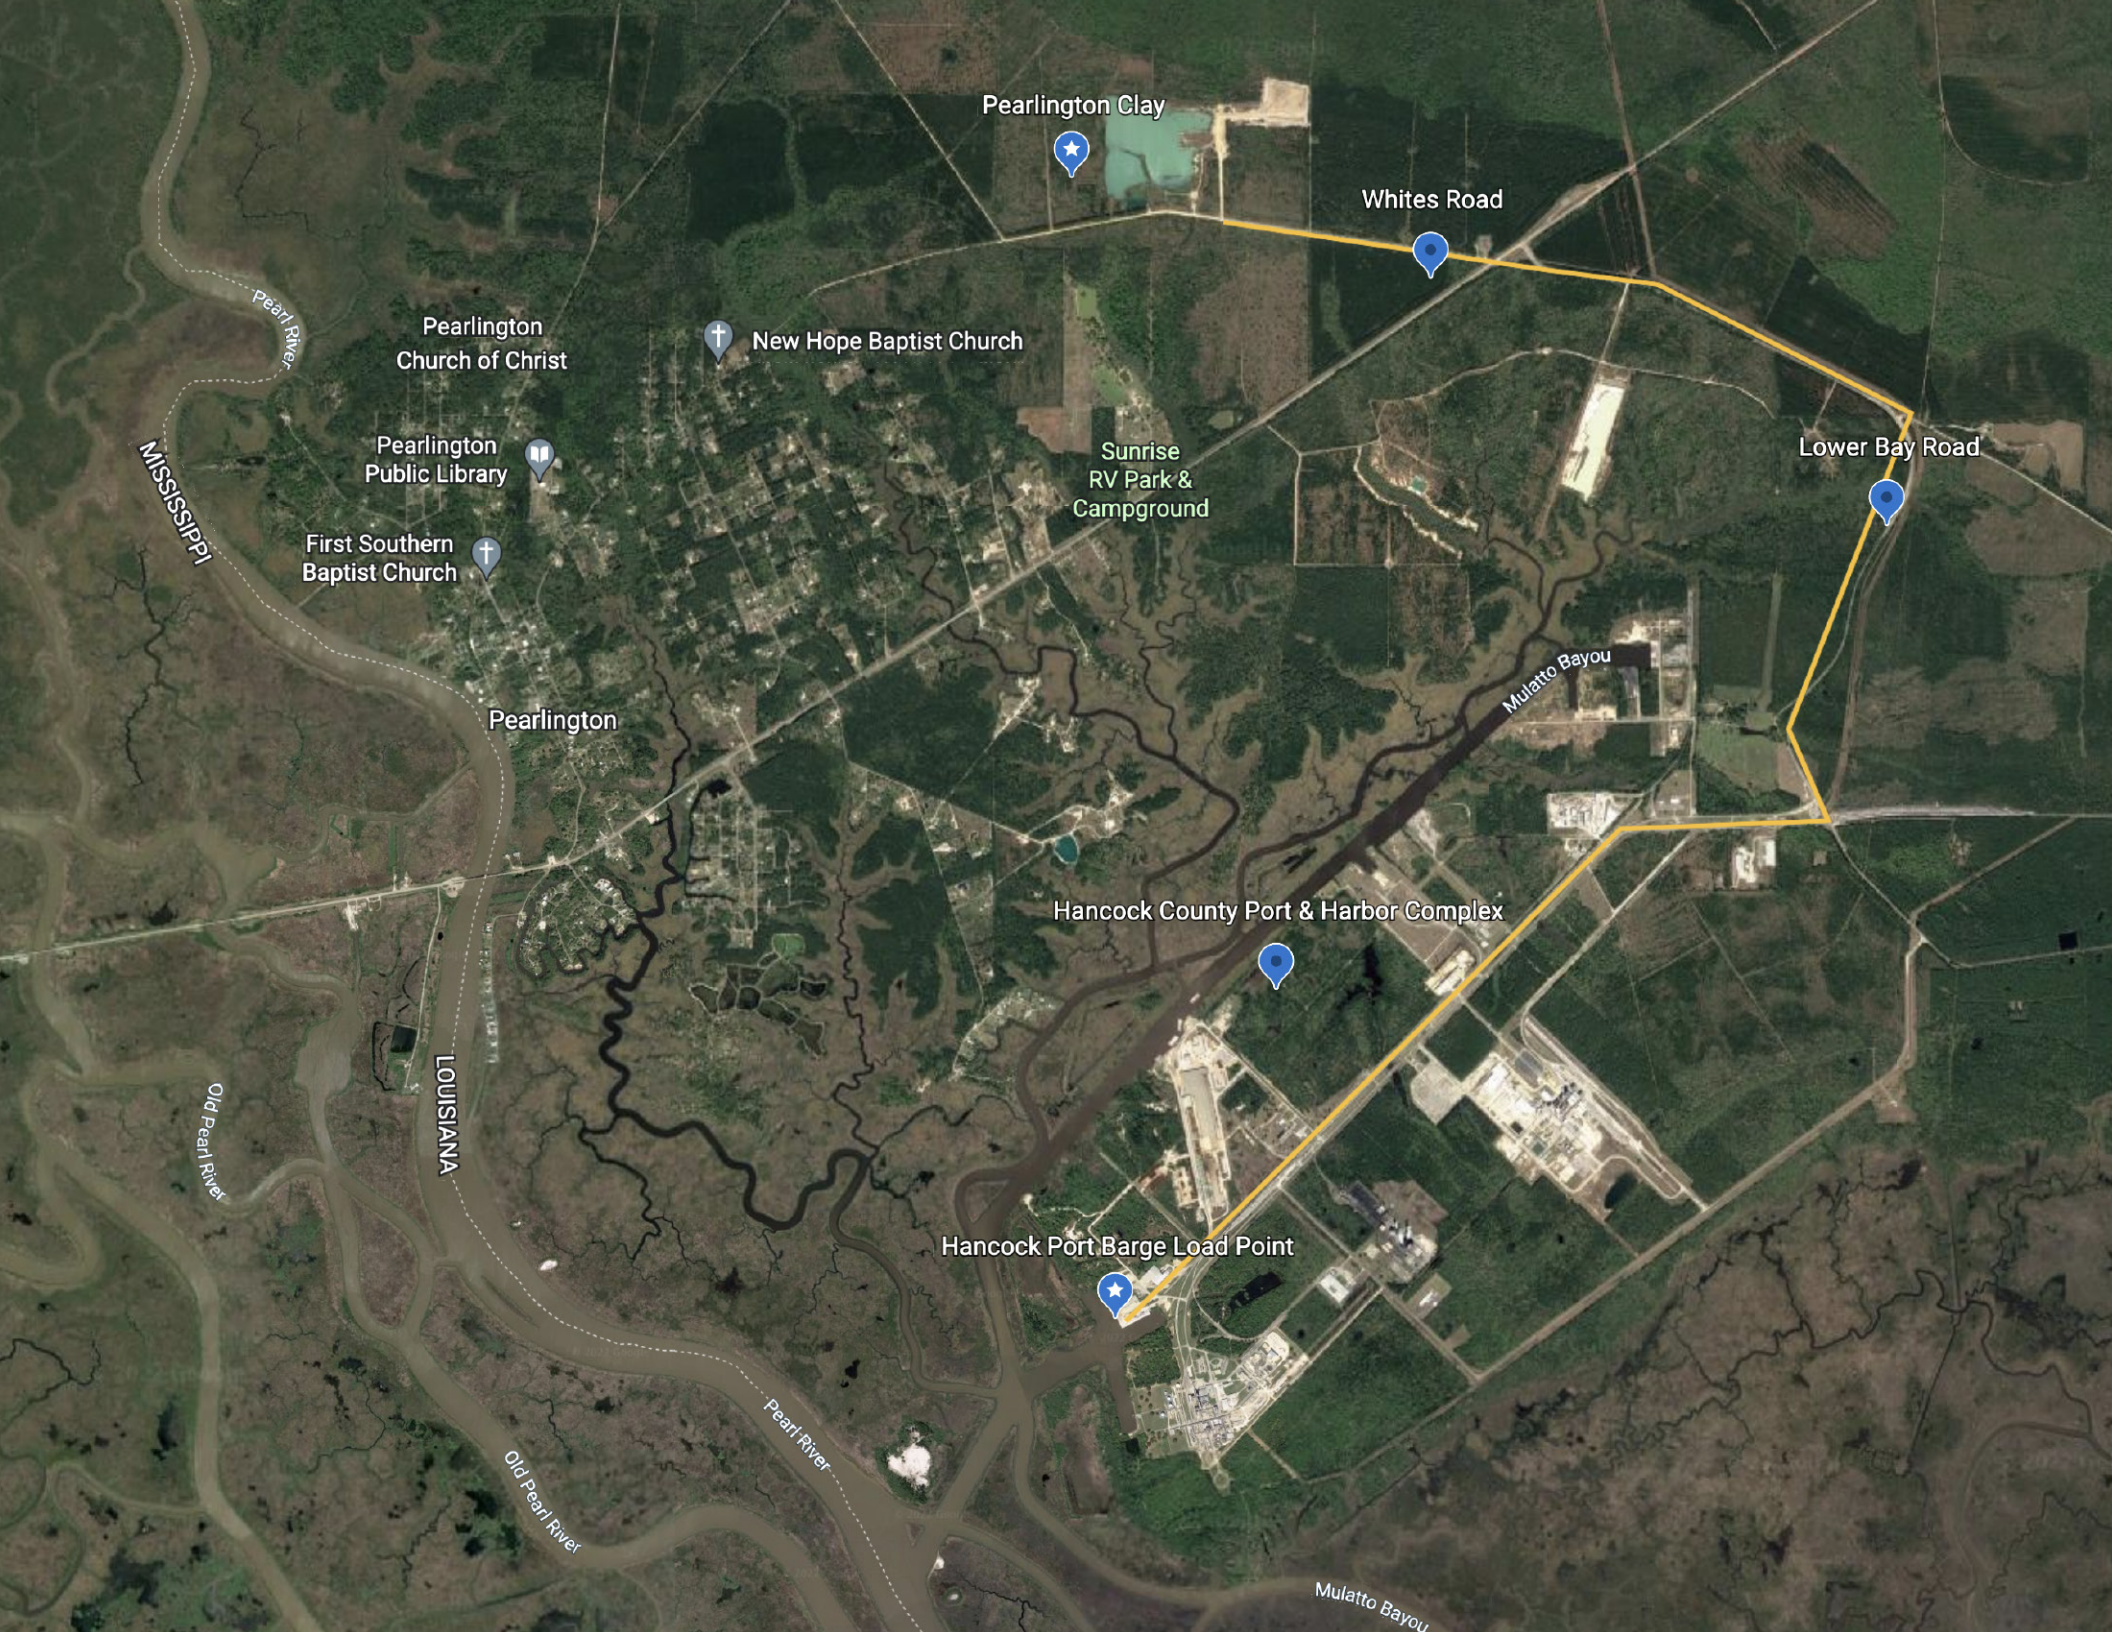

Pearlington Clay

Whites Road

Pearlington Church of Christ

New Hope Baptist Church

Pearlington Public Library

Sunrise RV Park & Campground

Lower Bay Road

First Southern Baptist Church

Pearlington

Mulatto Bayou

Hancock County Port & Harbor Complex

LOUISIANA

Hancock Port Barge Load Point

MISSISSIPPI

Old Pearl River

Pearl River

Old Pearl River

Mulatto Bayou